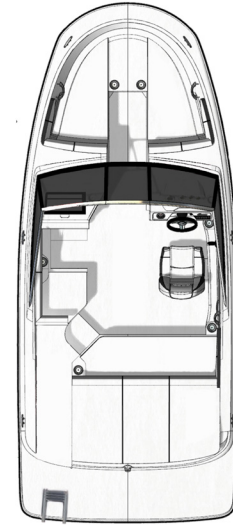

ELECTRONICS

Chartplotter / Sonar (5") Option; (Includes: Simrad G05 (5")
Touchscreen Display; Chartplotter w/ Preloaded Charts; Transducer
w/ Water Temperature, Depth & Fishfinder; 5" Tachometer & 4"
Multifunction Gauges)
Digital Dash w/Mercury VesselView Link (9")Option; (Includes: Simrad
G09 (9")Touchscreen Display w/ Mercury Vessel View Link Data;
Chartplotter w/ Preloaded Charts; Transducer w/ Depth, Water
Temperature and Fishfinder)
Depth Finder
Premier Audio Upgrade (Includes: 2 Pair of Fusion 6.5" Signature
Series Speakers, 10" Signature Series Subwoofer & Signature Series
5 Channel 1600W Amp)

ADDITIONAL OPTIONS

Battery On / Off Switch
C E Option Group
Fire Suppression System (FM200) Automatic
High Altitude Prop
Premium Ski Mirror
Tower Board Racks

TRAILER OPTIONS

3400lb Trailer Single Axle w/ Single Axle Disc Brakes (Galvanized)
5000lb Trailer Tandem Axle w/ Single Axle Disc Brakes (Painted)
5000lb Trailer Tandem Axle w/ Single Axle Disc Brakes (Galvanized)
5000lb Trailer Tandem Axle w/ Tandem Axle Disc Brakes (Painted)
5000lb Trailer Tandem Axle w/ Tandem Axle Disc Brakes (Galvanized)
5000lb Premium Trailer Tandem Axle w/ Single Axle Disc Brakes
(Painted)
5000lb Premium Trailer Tandem Axle w/ Tandem Axle Disc Brakes
(Painted)

Standard Seating Plan