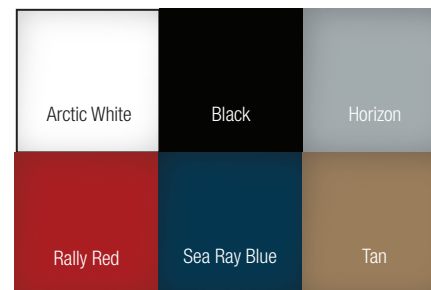

## Exterior Colors

**Sea Ray**

EVERY MOMENT PERFECTLY CRAFTED

### EXTERIOR COLOR

Gel Coat, Colored Hull Side  
Gel Coat, Full Hull Color  
Gel Coat, Hull Bottom Color - Black or White