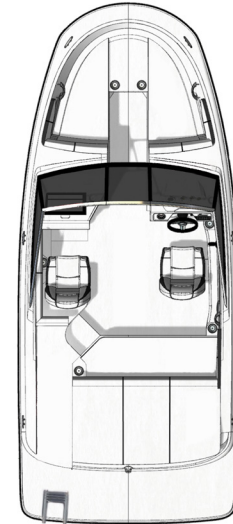

Optional Port Bucket Seat